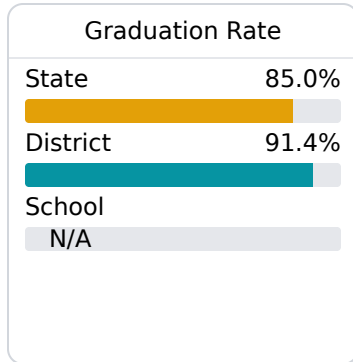

B Highland Elementary

Madison County School District

 330 Brame Road
Ridgeland, MS 39157

 Serenity Lockett
slockett@madison-schools.com

Identified for **Additional Targeted Support and Improvement**

Due to the impact of COVID-19 on school closures in the 2019-20 school year and a waiver from the U.S. Department of Education, the Mississippi Department of Education (MDE) has no assessment and accountability data to report for the 2019-20 school year.